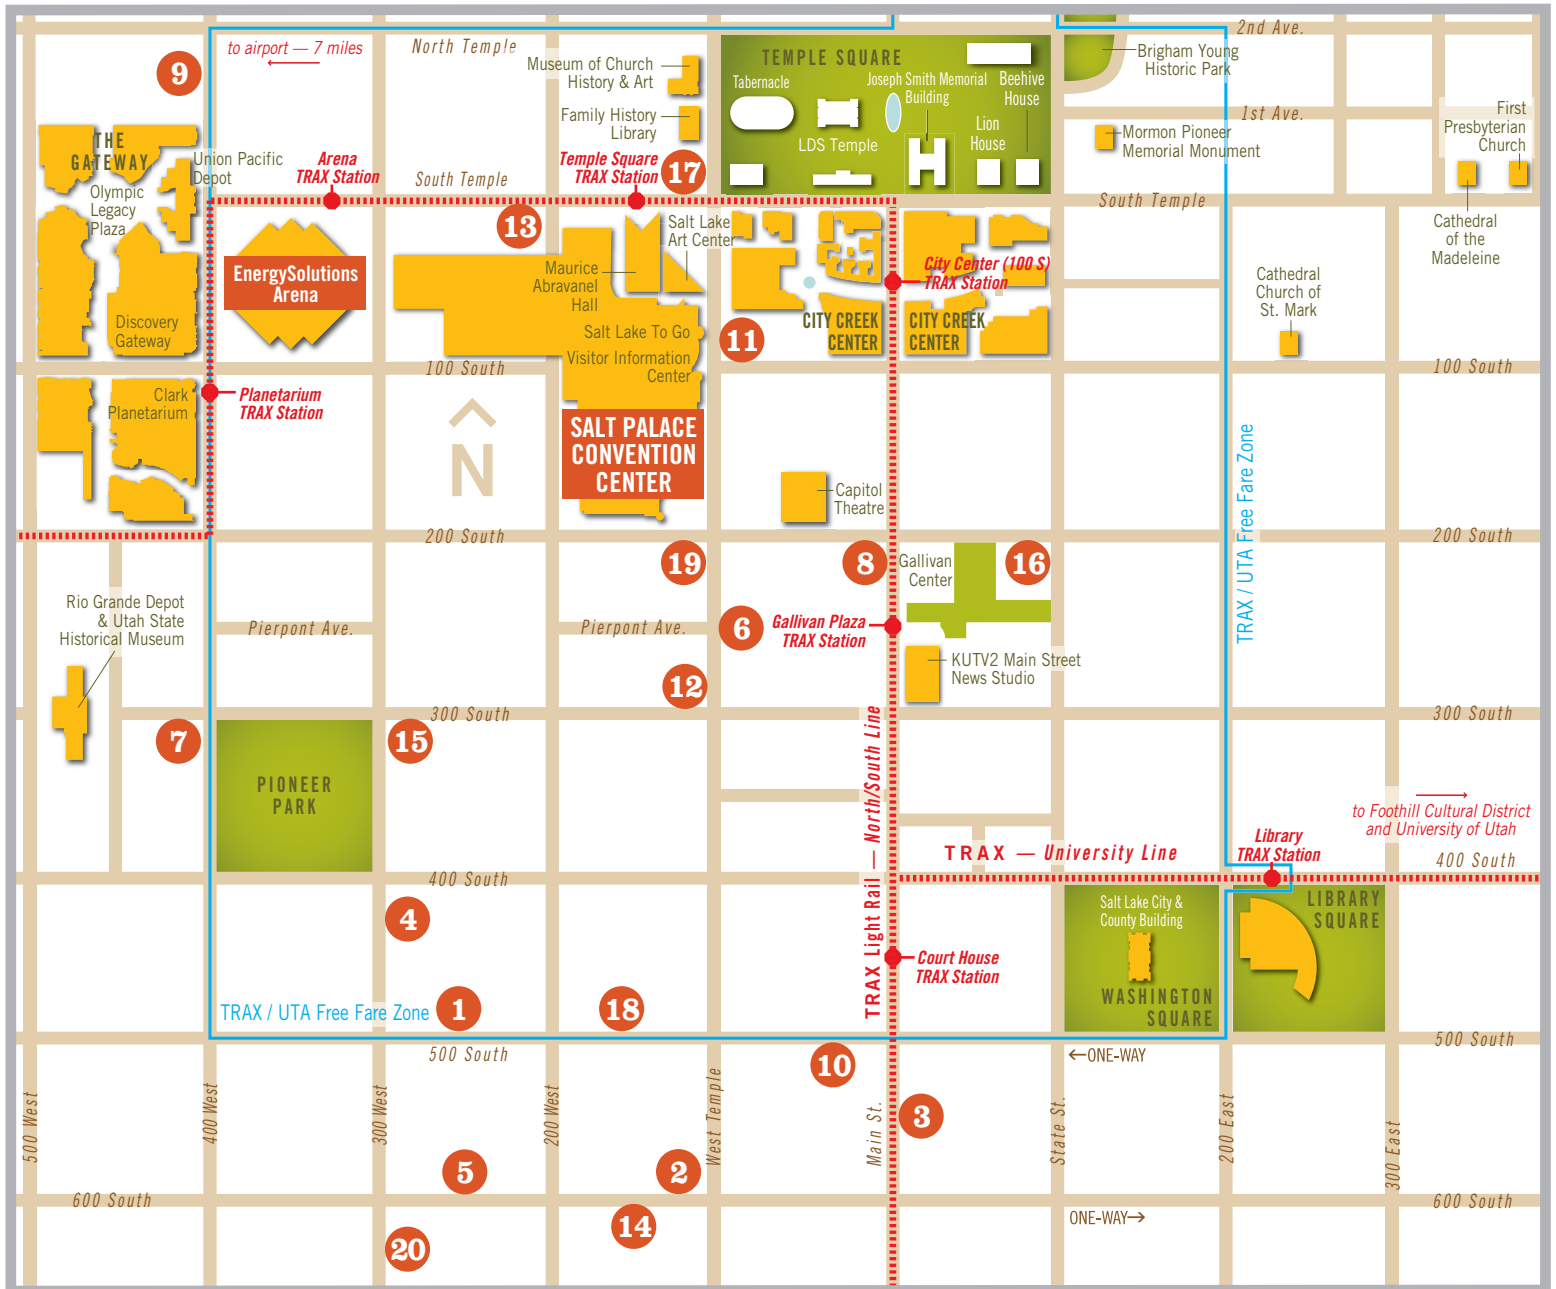

SALT LAKE DOWNTOWN HOTELS

Location & Distance to Salt Palace Convention Center

SC12 – ASSOCIATION OF COMPUTING MACHINERY/IEEE

November 10-16, 2012

- | | | | |
|---|------------------------------|---|-------------------|
| 1 Crystal Inn Downtown | 3 blocks | 11 Marriott Salt Lake City Downtown | across the street |
| 2 Embassy Suites Salt Lake City | 4 blocks | 12 Peery Hotel | 1 block |
| 3 Grand America Hotel | 4 blocks | 13 Radisson Hotel Salt Lake Downtown | adjacent |
| 4 Hampton Inn Downtown | 3 blocks | 14 Red Lion Hotel Salt Lake Downtown | 4 blocks |
| 5 Hilton Garden Inn | 4 blocks | 15 Residence Inn – City Center | 3 blocks |
| 6 Hilton Salt Lake City Center | across the street diagonally | 16 Salt Lake City Marriott City Center | 2 blocks |
| 7 Homewood Suites by Hilton | 4 blocks | 17 Salt Lake Plaza Hotel at Temple Square | across the street |
| 8 Hotel Monaco | 1 block | 18 Sheraton Salt Lake City | 3 blocks |
| 9 Hyatt Place Salt Lake City Downtown | 3 blocks | 19 Shilo Inn | across the street |
| 10 Little America Hotel | 4 blocks | 20 Springhill Suites by Marriott SLC Downtown | 5 blocks |